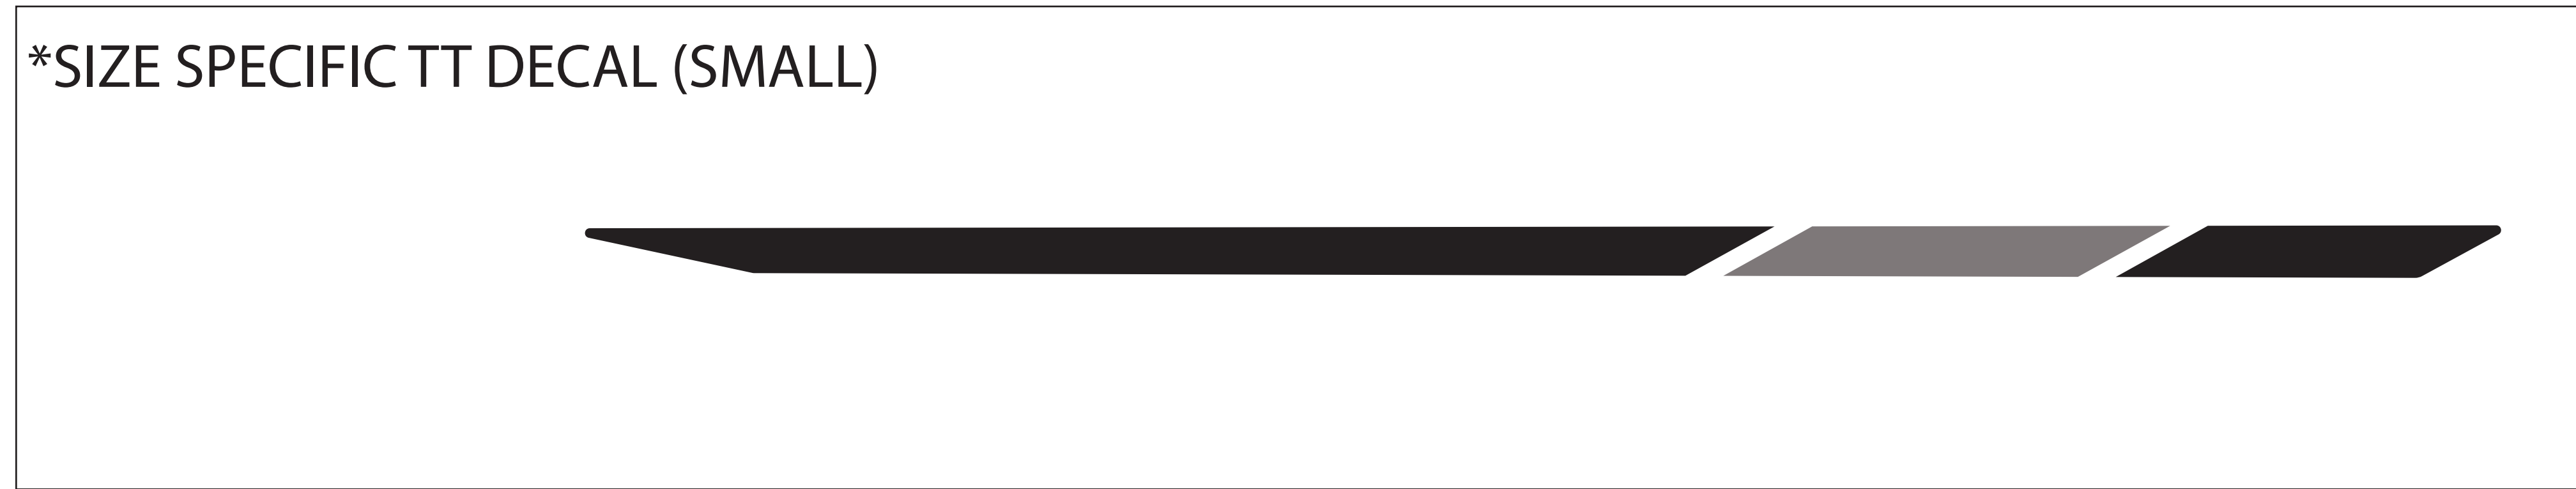

MODEL YEAR 2023
BIKE: PATROL ALLOY
COLORS: BONFIRE RED / MOONSHADOW
TRANSITION
BICYCLE COMPANY

TRANSITION TRANSITION

DOWN TUBE DECAL

USAGE DISCLAIMER!!!!!!

SCALE 1:1 (100%)

DRIVE SIDE

NON-DRIVE SIDE